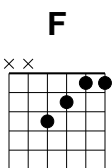

Lift Him Up

David Verly

Chorus:

F **Bb**
Praise, lift Him up
 F
Praise His name
 C
He's so highly exalted

F **Bb** **F**
Glorify the Lord,
 Bb **F**
Come with thanksgiving and praise
 Bb **F**
Come let us lift up the King
 Bb **F**
It's time to worship, this is the day

F **Bb** **F**
Open your heart, set it free
 Bb **F**
Let down your guard, enter in
 Bb **F**
Come into the presence of the King
 Bb **F**
It's time to worship, it's a brand new day

Bridge:

F **Bb**
He's the Everlasting Father, He's the Living God
 F **C**
The Eternal Messiah, Beginning and the End
 F
He'll never let you down,

Chords Used

Lift Him Up (Page 2)

David Verly

Bb

He will always see you through

F

If you ever have a doubt,

C

C

He's worthy of our praise

Chords Used

F

Bb

C