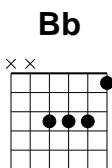

Lift Him Up

David Verly

Chorus:

F **Bb**
Praise, lift Him up
 F
Praise His name
 C
He's so highly exalted

F **Bb** **F**
Glorify the Lord,
 Bb **F**
Come with thanksgiving and praise
 Bb **F**
Come let us lift up the King
 Bb **F**
It's time to worship, this is the day

F **Bb** **F**
Open your heart, set it free
 Bb **F**
Let down your guard, enter in
 Bb **F**
Come into the presence of the King
 Bb **F**
It's time to worship, it's a brand new day

Bridge:

F **Bb**
He's the Everlasting Father, He's the Living God
 F **C**
The Eternal Messiah, Beginning and the End
 F
He'll never let you down,

Chords Used

Lift Him Up (Page 2)

David Verly

Bb

He will always see you through

F

If you ever have a doubt,

C

C

He's worthy of our praise

Chords Used

F

Bb

C