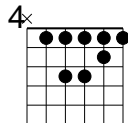

Wonderful Savior

Tim Reimherr

A **Amaj7**

I bring a sacrifice of praise

F#m

With all my heart my hands to You I raise

D

E

F#m

C#m

And I say what a wonderful Savior You are

A **Amaj7**

A song of love I bring,

F#m

With simple words and a simple melody

D

E

F#m C#m

And I say what a wonderful Savior You are

Pre-Chorus

F#m

E

All I am is because of You

Bm

Is because of Your blood

F#m

E

All I am is because of You

Bm (D, E, into Chorus)

Is because of Your blood

Chorus

A C#m D

Wonderful Savior, beautiful God

A C#m

Intimate Maker, I give You my love

In sacrifice You came for me

Became a man and You died upon a tree

And I say what a wonderful Savior You are

Risen Lord, Most High King

Coming with the clouds

And every eye will see

And I say what a wonderful Savior You are

Chords Used

A

Amaj7

F#m

D

E

C#m

Bm